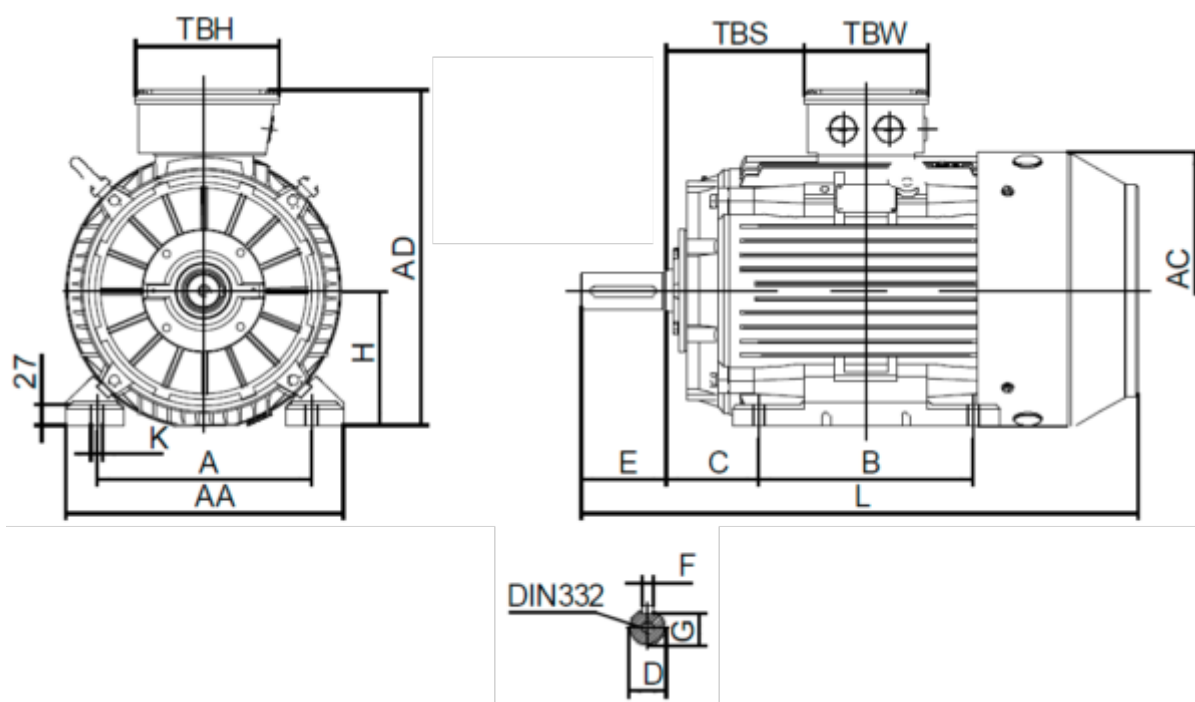

Data Sheet

Article number: 250300075412

Description: Kleedrive T3C 802-4 0.75KW 1400 rpm
3x230/400V 50HZ IP55 B3 Eff=82,5%

Measures

A = 125	F = 6	TBW = 114
AA = 154	G = 15.5	
AC = Ø158	H = 80	
AD = 214	HD = 134	
B = 100	K = Ø9	
C = 50	L = 290	
D = Ø19	TBH = 114	
E = 40	TBS = 43	